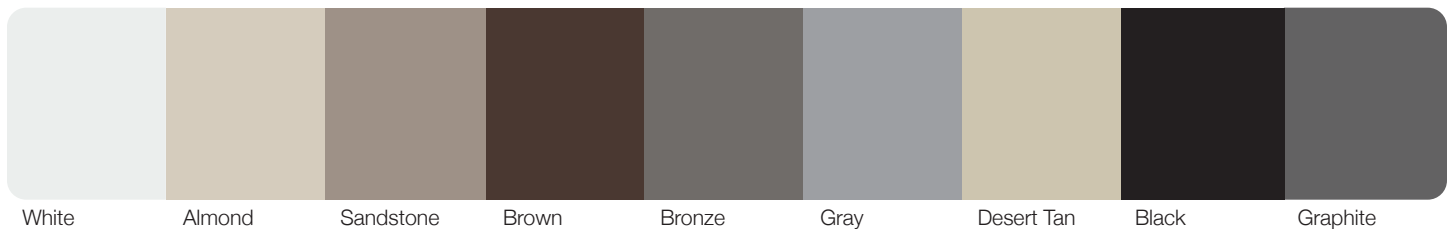

Skyline Flush Model Comparison Chart

GOOD				BETTER				BEST								
Panel Style / Model Number³																
Flush	2150	4150	2140	4140	2151	4151	2141	4141	2127	2147	2157	2128	2148	2158		
Section Construction	2in. Thick - 1-Sided Steel				2in. Thick - 1-Sided Steel with Vinyl Back				2in. Thick - 2-Sided Steel				2in. Thick - 2-Sided Steel			
Section Material	25² Ga. Steel		24² Ga. Steel		25² Ga. Steel		24² Ga. Steel		27² Ga. Steel				27² Ga. Steel			
Insulation Type	No Insulation				Polystyrene				Polystyrene				Polyurethane			
Thermal Rating	—				R-7.94				R-10.29				U-Factor .19 / R-17.54			
Personalizing Options																
Colors¹	White, Almond, Sandstone, and Brown are available on all Models.															
Bronze	•	•			•	•			•	•	•		•	•	•	
Gray	•	•			•	•			•	•	•		•	•	•	
Desert Tan	•	•			•	•			•	•	•		•	•	•	
Black	•	•			•	•			•	•	•		•	•	•	
Graphite									•	•	•		•	•	•	
Powder Coating¹	188 colors available on all Models.															
Accents Woodtones¹									•	•	•		•	•	•	
Windows³ / Inserts	Short	Long	Short	Long	Short	Long	Short	Long	Short	Long	Oversized⁴	Short	Long	Oversized⁴		
Glass	Plain, Frosted, Tinted, Obscure, Glue Chip, and Seeded are available on all Models.															
Designer Glass									•	•	•		•	•	•	
Warranty	Limited Lifetime Warranty is available on all Models.															

¹ Refer to your local C.H.I. Dealer for exact color and woodtones match. ² Lower steel gauge [ga.] number indicates stronger steel. ³ Model number indicates construction, window, and panel style. ⁴ Long [41" x 13"] windows will be substituted in doors with windows in 18" sections.

Personalizing Options For all options see page 15.

COLORS¹