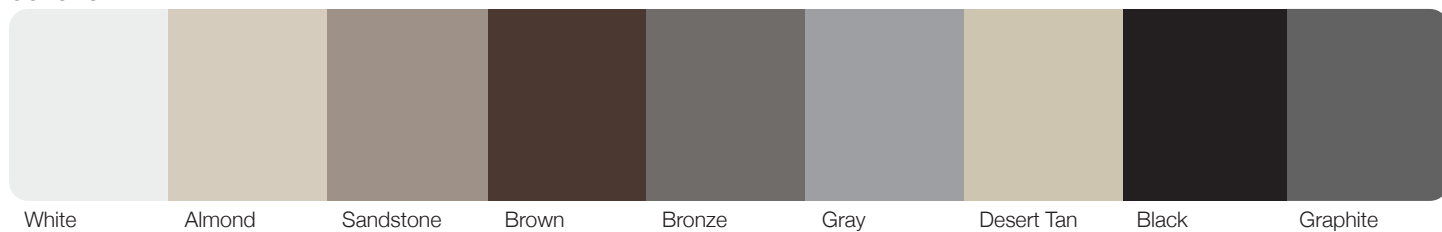

Planks Model Comparison Chart

BETTER				BEST		
Panel Style / Model Number³						
Planks	2327	2347	2357	2328	2348	2358
Section Construction	2in. Thick - 2-Sided Steel			2in. Thick - 2-Sided Steel		
Section Material	27² Ga. Steel			27² Ga. Steel		
Insulation Type	Polystyrene			Polyurethane		
Thermal Rating	R-10.29			U-Factor .19 / R-17.54		
Personalizing Options						
Colors¹	White, Almond, Sandstone, Brown, Bronze, Gray, Black, and Graphite are available on all Models.					
Desert Tan				•	•	•
Powder Coating¹	188 colors available on all Models.					
Accents Woodtones¹	All Accents Woodtones¹ are available on all Models.					
Windows³ / Inserts	Short	Long	Oversized⁴	Short	Long	Oversized⁴
Inserts	Short	Long	Oversized⁴	Short	Long	Oversized⁴
Glass	Plain, Frosted, Tinted, Obscure, Glue Chip, and Seeded are available on all Models.					
Designer Glass	All Designer Glass are available on all Models.					
Warranty	Limited Lifetime Warranty is available on all Models.					

¹ Refer to your local C.H.I. Dealer for exact color and woodtones match. ² Lower steel gauge [ga.] number indicates stronger steel. ³ Model number indicates construction, window and panel style. ⁴ Long [41in. x 13in.] windows will be substituted in doors with windows in 18in. sections.

Personalizing Options For all options see page 15.

COLORS¹