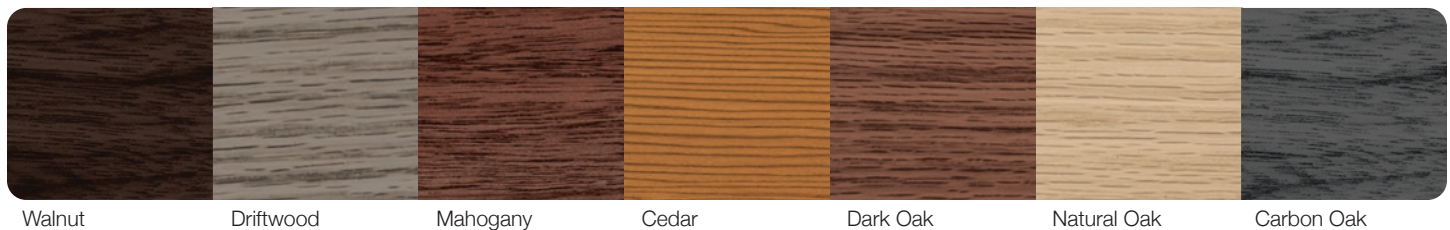

ACCENTS WOODTONES¹