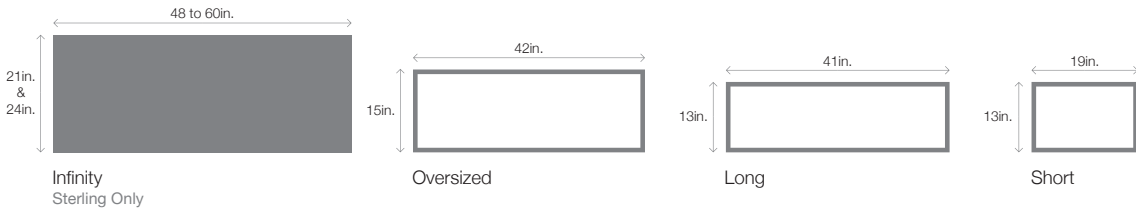

Sterling, Planks, and Skyline Flush **WINDOW TYPES**

Sterling, Planks, and Skyline Flush **WINDOW PLACEMENT INSPIRATION**

Contemporary Collection doors offer customizable window placement for endless potential in unparalleled appearance and design.