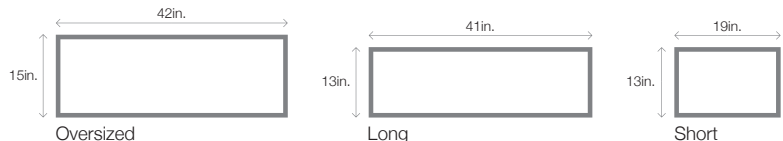

WINDOW TYPES