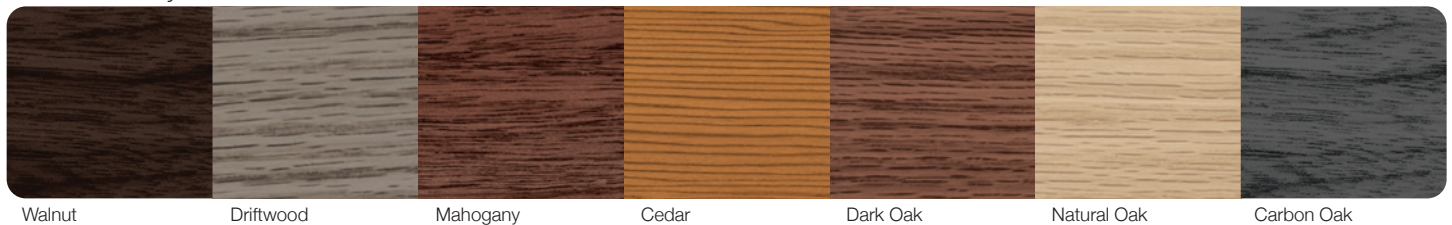

Sterling **STANDARD COLORS***

Sterling **CUSTOM COLORS***

Planks and Skyline Flush **COLORS***

Planks and Skyline Flush **ACCENTS WOODTONES***

*Refer to your local C.H.I. Dealer for exact color and woodtones match.

Planks and Skyline Flush **POWDER COATING**

Our in-house powder coating provides 188 color options while providing a maintenance free, durable finish.

Powder Coating is not available on all models; refer to your local C.H.I. Dealer for more information.