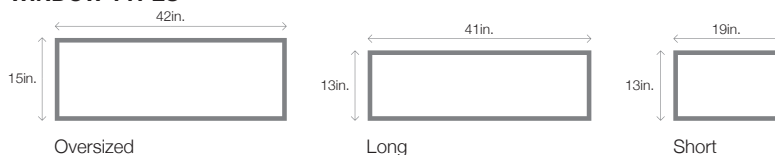

WINDOW TYPES