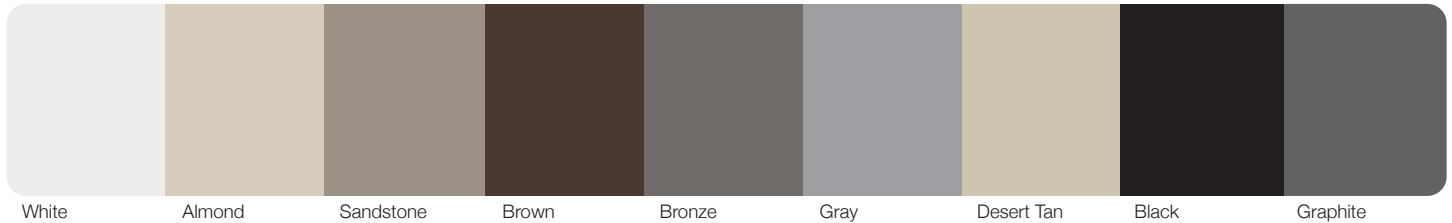

Personalizing Options For all options see page 15.

COLORS¹

ACCENTS WOODTONES¹

POWDER COATING¹

Our in-house powder coating provides multiple color options while providing a maintenance free, durable finish.

WINDOW TYPES

PERSONALIZING OPTIONS Not all options shown are available with every style.

We offer a variety of personalizing options to help your home stand out in your neighborhood. After choosing your door's style and color, add glass, window designs, or hardware to dramatically change the overall look of your door and add to your home's appeal.

Sterling **STANDARD COLORS***

Sterling **CUSTOM COLORS***

Planks and Skyline Flush **COLORS***

Planks and Skyline Flush **ACCENTS WOODTONES***

*Refer to your local C.H.I. Dealer for exact color and woodtones match.